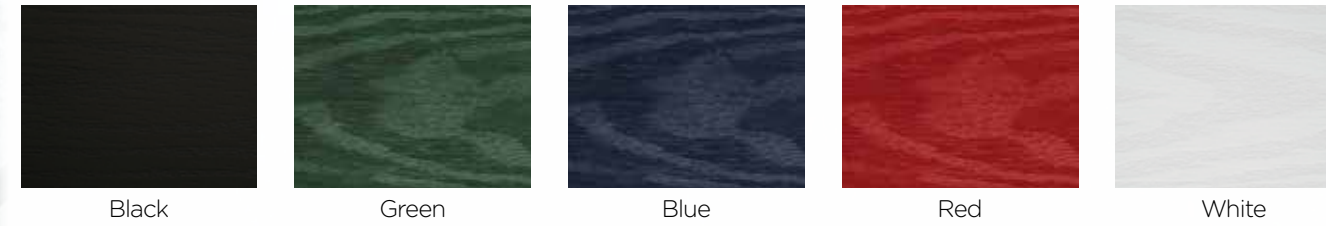

Twin Side | Red | Crystal Diamond (Stippolyte backing only)

3 Square | Blue | Flair (T/G)

Diamond | Green | Plain Obscure

Curve | Black | Flair (T/G)

### Composite Colour Options

Other colours available at extra cost (All doors white inside)